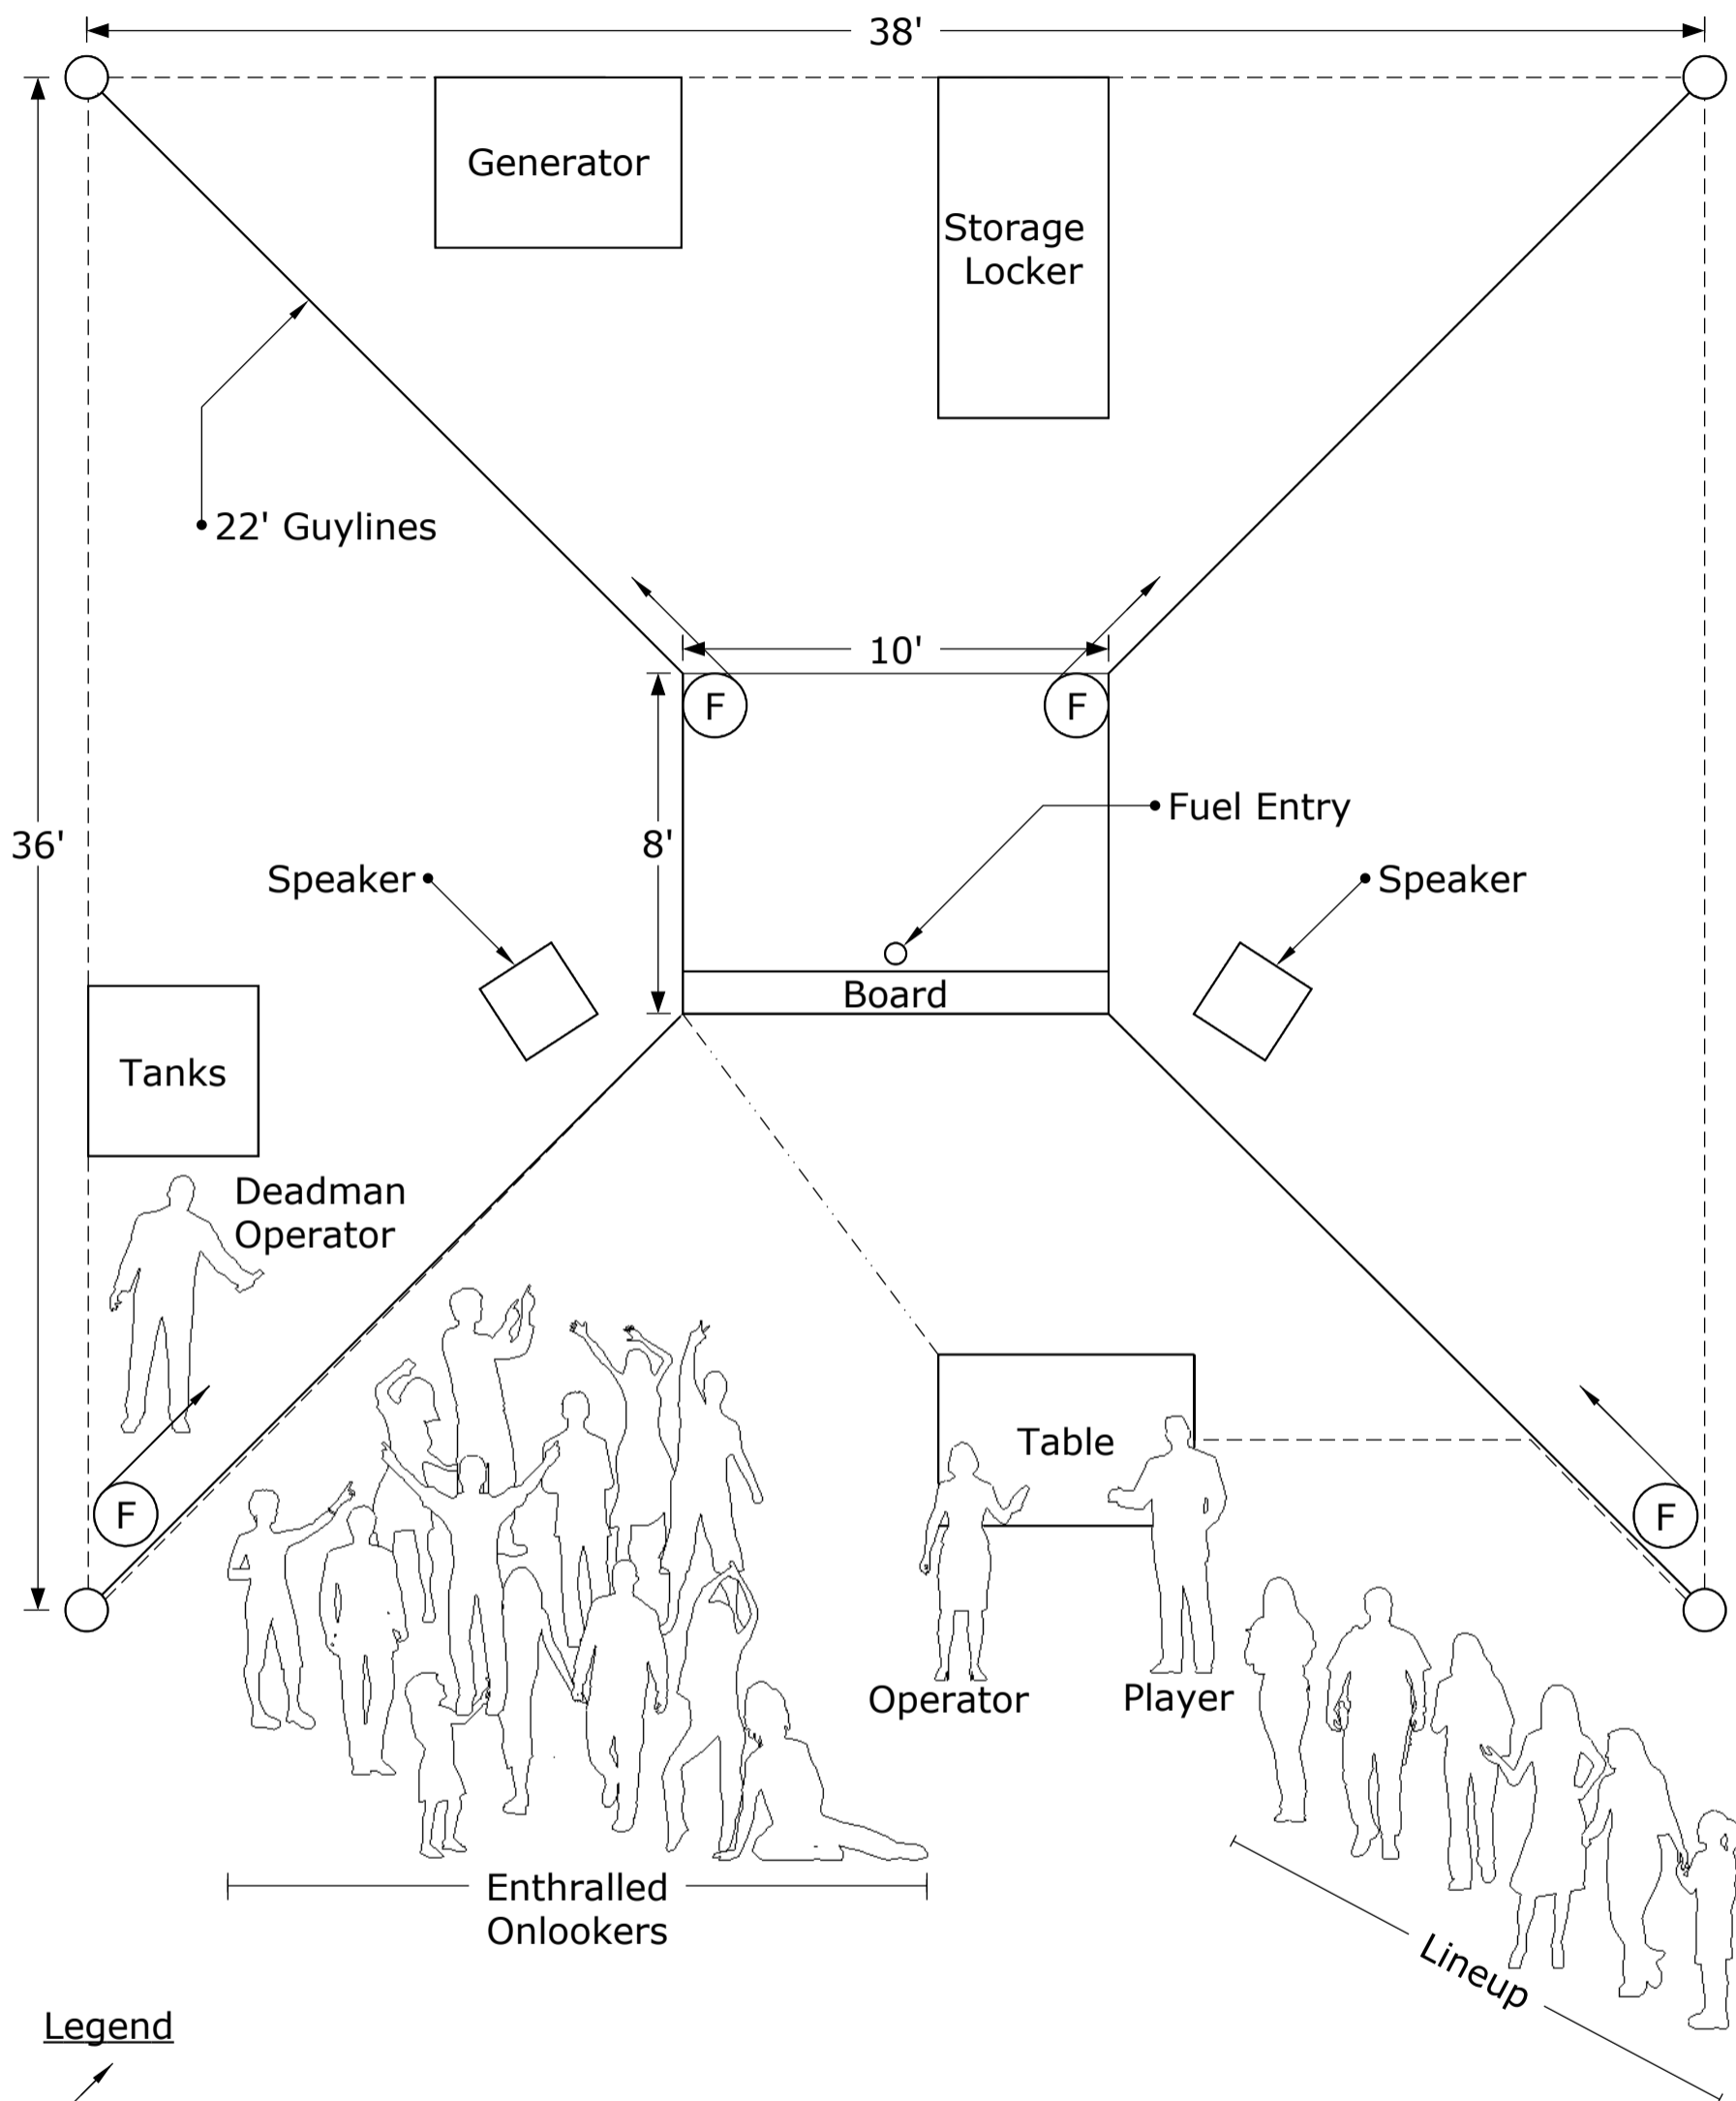

# Fire Tetris Layout for Burning Man 2015

## Legend

-  Floodlight pointed in direction of arrow
-  Fencing
-  Rope

## Notes

- All fencing will be lit by white LED rope lights at night.
- The front of the installation will be closed off by a fence when no operators are present.