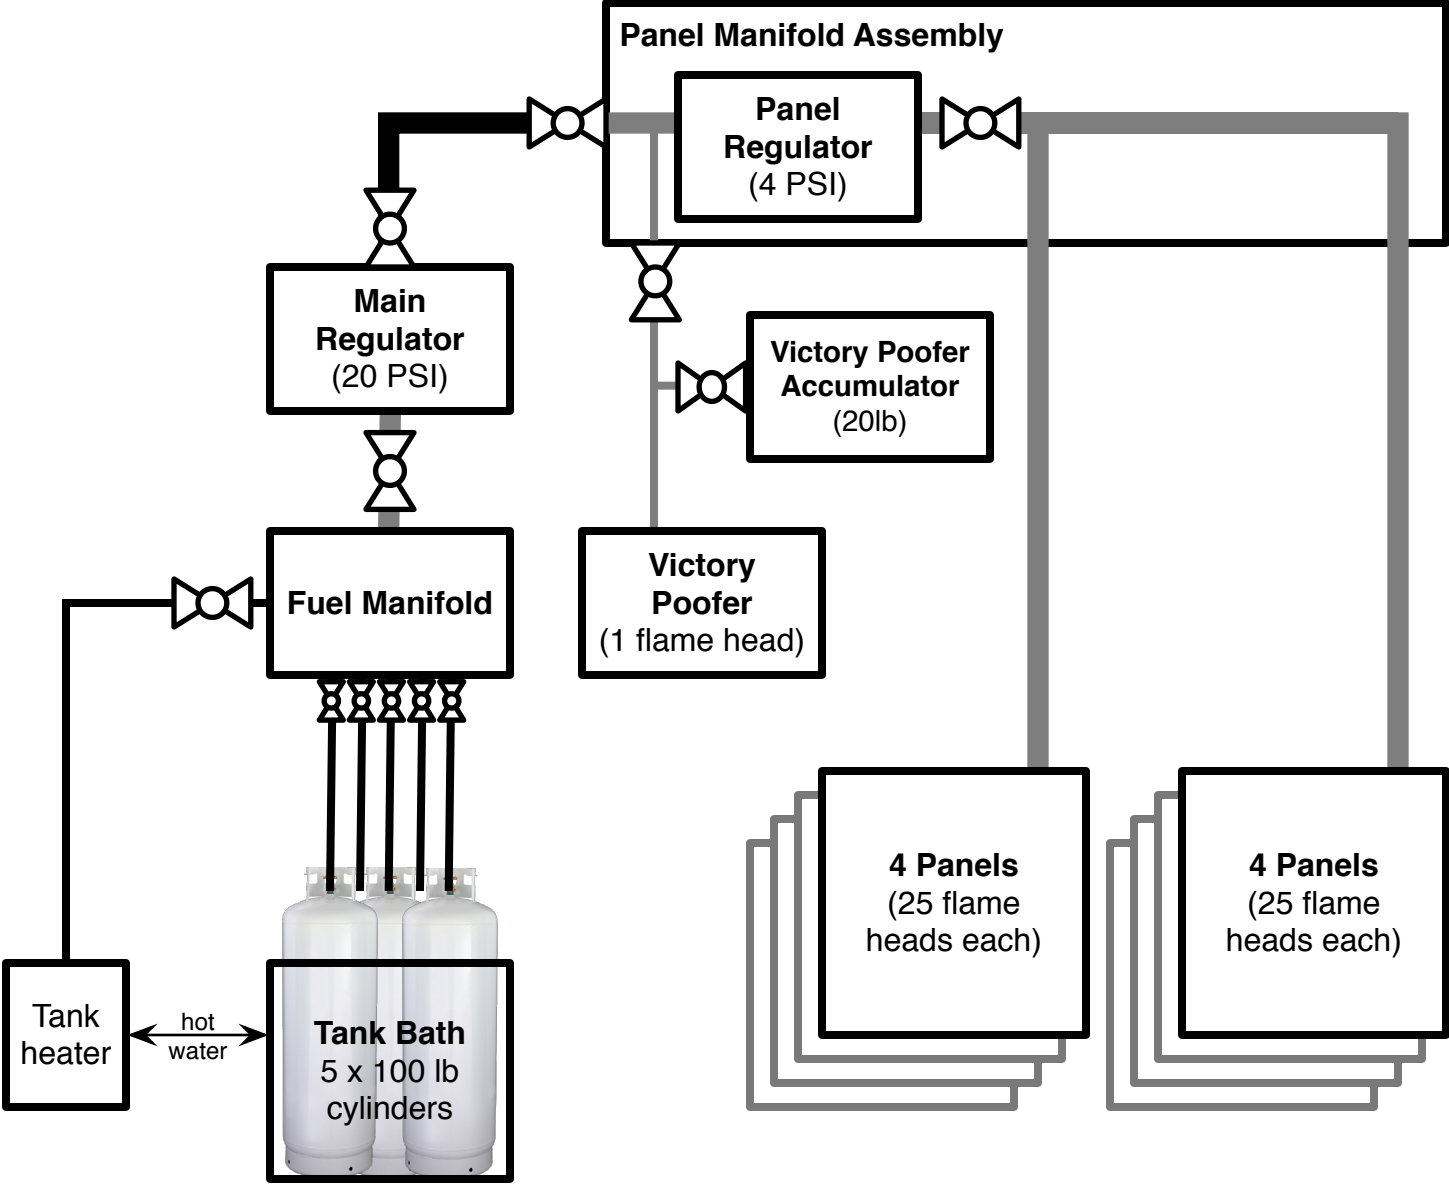

# Fire Tetrus Fuel System Block Diagram

	Hose connection, 3/4"
	Hose connection, 1 1/2"
	Blackpipe connection, 3/4"
	Blackpipe connection, 1 1/2"
	Quarter turn ball valve